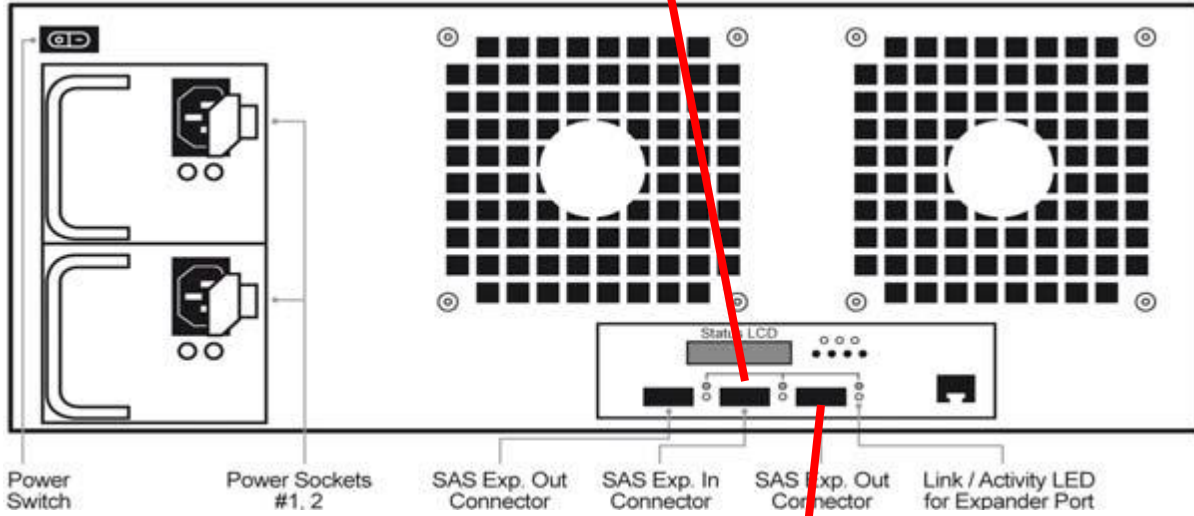

ARC1883

SAS RAID CONTROLLER

Connect to any port on the ARC1883

ES424X6+B #1 (back of enclosure)

ES424X6+B #2 (back of enclosure)